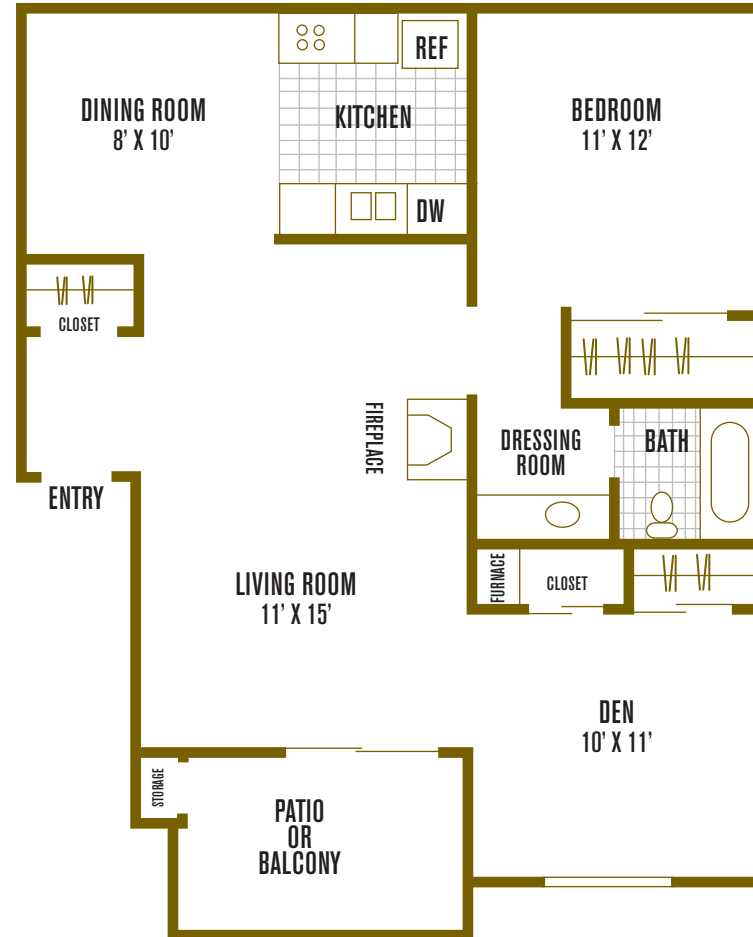

LA VALENCIA

APARTMENT HOMES

350 Budd Avenue
Campbell, CA 95008-4064
p: 408.374.5515 | f: 408.374.5562
www.ExperienceLaValencia.com

Options abound in this floorplan due to the open flow design. Opposite the master suite, a large room awaits your design choices—possibilities include a second bedroom, home office, hobby room, nursery, guest room or a multi-media room. Enjoy the wood-burning fireplace, extra storage and delightful renovations within this inviting residence.

residence 2

2 Bedrooms | 1 Bathroom | 870 sq. ft.

notes: _____

All room dimensions and square footages are approximate.